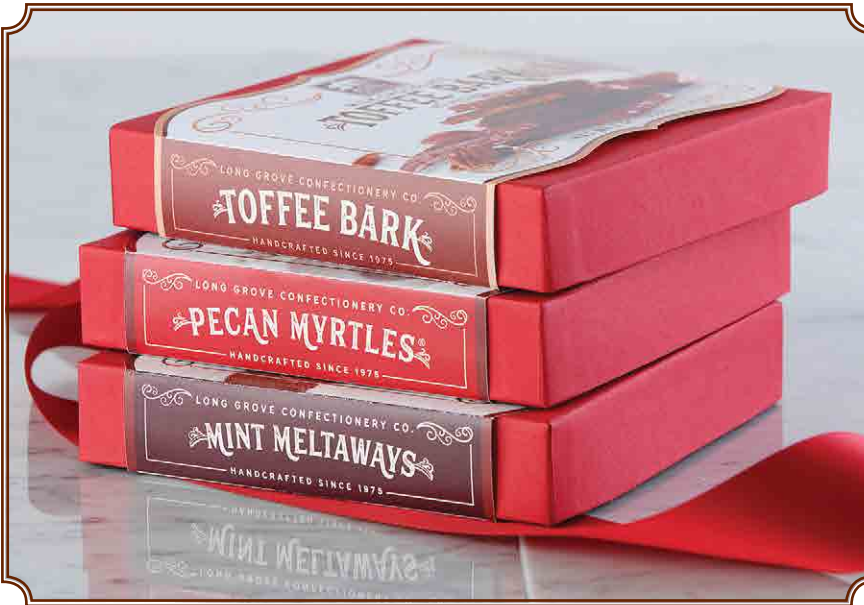

EVERYDAY GIFT PACKAGING

03369—
DARK CHOCOLATE
**PEANUT BUTTER
MELTS** {4.5 oz}
CASE PACK 12 EA
5.75" x 5.75" x 1"