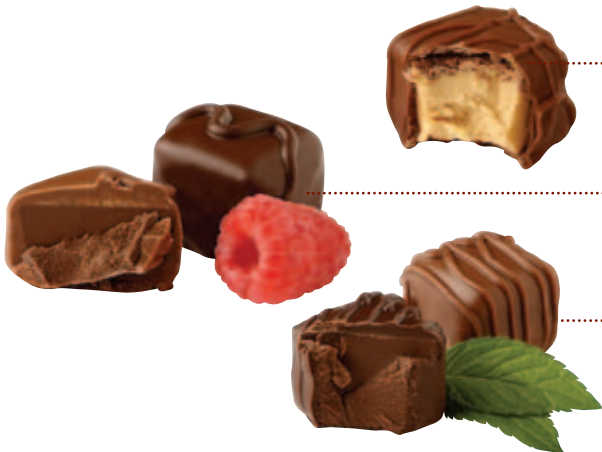

MELTAWAYS

WT.

01182	Milk Chocolate Peanut Butter Meltaway	5.5#
10131	Milk Chocolate Meltaway	6#
10132	Milk Chocolate Mint Meltaway	6#
10134	Milk Chocolate Raspberry Meltaway	6#
27116	Dark Chocolate PB Meltaway w/Sea Salt	5.5#
20231	Dark Chocolate Meltaway	6#
20232	Dark Chocolate Mint Meltaway	6#
20234	Dark Chocolate Raspberry Meltaway	6#
30332	White Candy Cane Meltaway (Seasonal)	6#